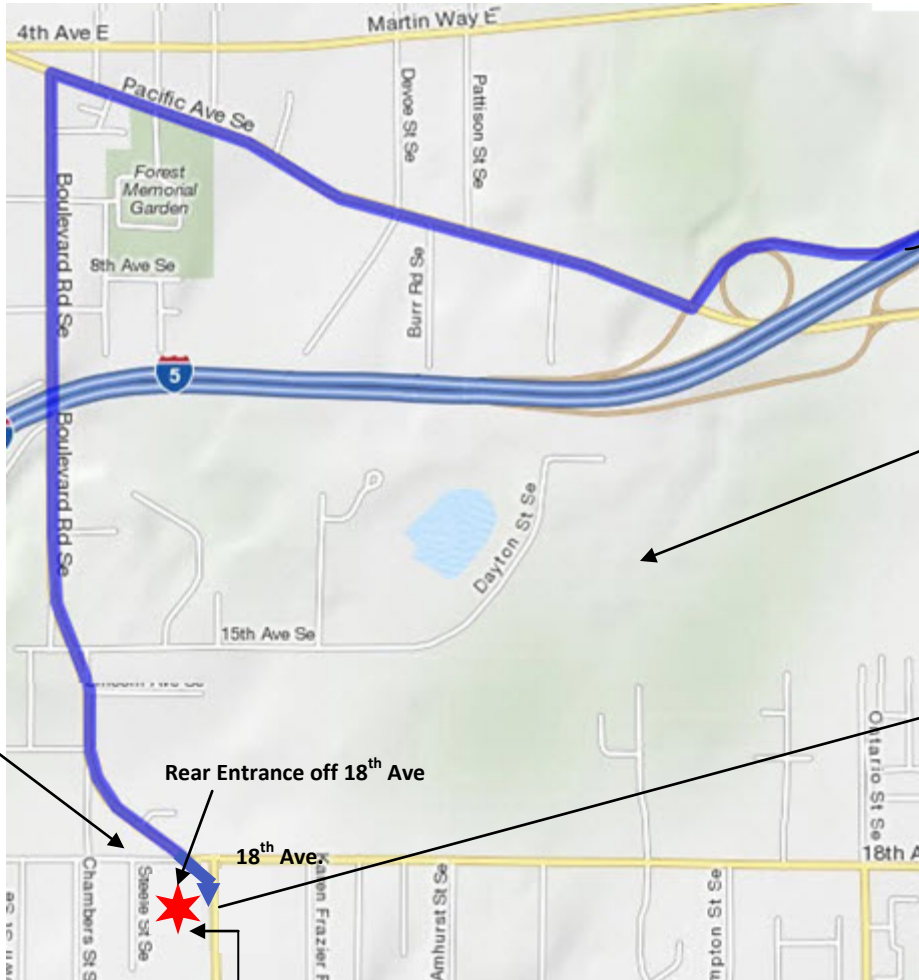

# Westminster Presbyterian Church

1925 Boulevard Rd SE, Olympia, WA  
98501-3277

To Seattle

[\(go to Mapquest\)](#)