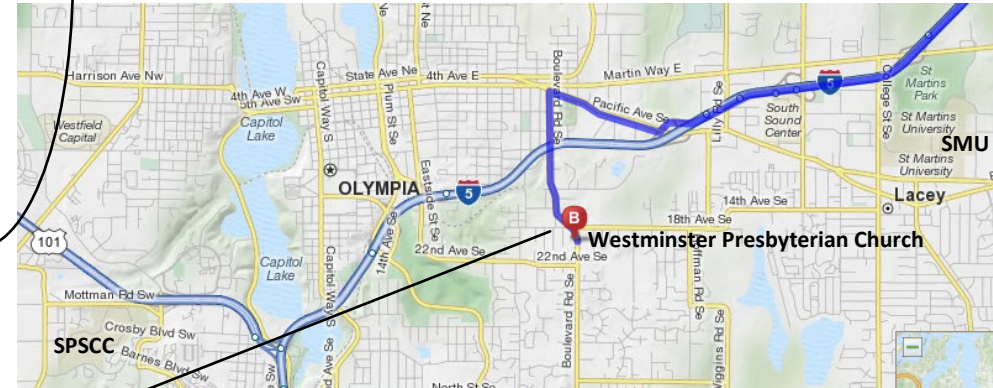

# Westminster Presbyterian Church

1925 Boulevard Rd SE, Olympia, WA  
98501-3277

To Seattle

[\(go to Mapquest\)](#)