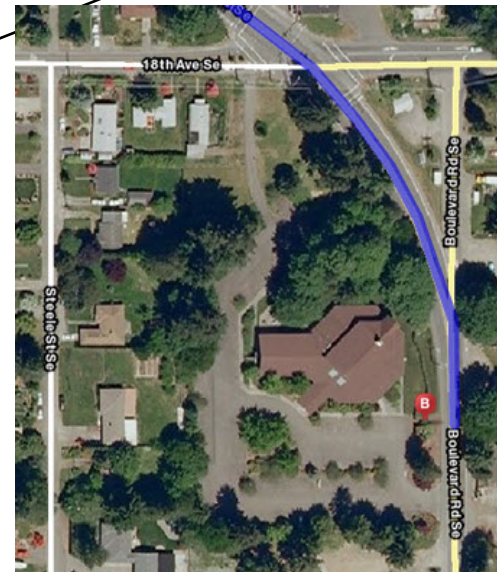

# Westminster Presbyterian Church

1925 Boulevard Rd SE, Olympia, WA  
98501-3277

To Seattle

[\(go to Mapquest\)](#)